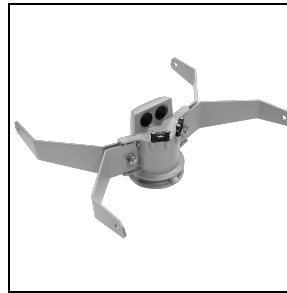

GUELL 2 A/W

Part number 3116911

Description

LED floodlight for indoor and outdoor, comprising:

- Die-cast aluminium housing, polyester powder coat finish ISO 9227/12944 - ISO 9223 (C5)
- Extra clear, toughened, flat glass diffuser
- High-performance polished, oxidised, iridescence-free, aluminium reflector (Al 99.99)
- Anti-ageing custom moulded silicone sealing gasket(s)
- Cable gland M20x1.5 for cables Ø 10- Ø 14 mm
- High asymmetrical distributions low-glare optic options available (A50/W versions)
- Stainless steel locking hardware
- Fully integrated stainless steel aluminium spring clips
- Powder-coated steel tiltable bracket
- Openable and maintainable luminaire (future-proof)
- Dimmable ballast available. Consult factory
- Other colour temperatures (CCT) and colour rendering index (CRI) options available. Consult factory
- For integral surge protection device (SPD) against mains overvoltages up to 10 kV (CM/DM) consult factory
- Design by GIORGIO LODI

Mechanical features

Shape:	Rectangular	Housing material:	Aluminium
Diffuser material:	Glass	Glow wire test [°C]:	650 °C
Frontal exposed area [m ²]:	0.03	Lateral exposed area [m ²]:	0.02
Top exposed area [m ²]:	0.1		

Photometric data

Optional accessories

GUELL 2

14173502
Protective grid GUELL 2

14174220
Connection box IP 66

14173394
Wall support 500 mm/19.69° GUELL 1/2
■ GR-94 / Metallic grey

14173494
Wall support 1000 mm/39.37° GUELL 1/2
■ GR-94 / Metallic grey

14174094
Single pole top support GUELL 2
■ GR-94 / Metallic grey

14174194
Double pole top support GUELL 2
■ GR-94 / Metallic grey

14460594

Reinforcing bracket GUELL 2 in painted steel. Used to fasten the floodlight with a single screw in the centre of the bracket