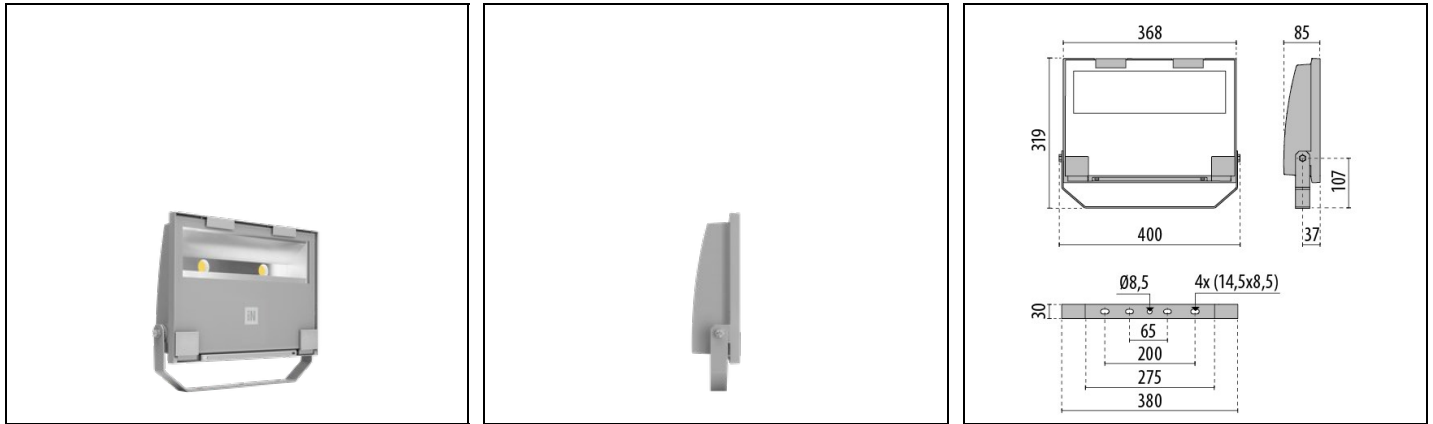

GUELL 2 A/W

Part number 3116911

Description

LED floodlight for indoor and outdoor, comprising:

- Die-cast aluminium housing, polyester powder coat finish ISO 9227/12944 - ISO 9223 (C5)
- Extra clear, toughened, flat glass diffuser
- High-performance polished, oxidised, iridescence-free, aluminium reflector (Al 99.99)
- Anti-ageing custom moulded silicone sealing gasket(s)
- Cable gland M20x1.5 for cables Ø 10- Ø 14 mm
- High asymmetrical distributions low-glare optic options available (A50/W versions)
- Stainless steel locking hardware
- Fully integrated stainless steel aluminium spring clips
- Powder-coated steel tiltable bracket
- Openable and maintainable luminaire (future-proof)
- Dimmable ballast available. Consult factory
- Other colour temperatures (CCT) and colour rendering index (CRI) options available. Consult factory
- For integral surge protection device (SPD) against mains overvoltages up to 10 kV (CM/DM) consult factory
- Design by GIORGIO LODI

Product data

ETIM Group:	EG000027	ETIM Class:	EC001744
-------------	----------	-------------	----------

General information

Lampholder:	LED	Light source:	LED
Lightsource lumen output [lm]:	25350	Luminaire lumen output [lm]:	20329
Luminaire wattage [W]:	149 W	Luminous efficacy [lm/W]:	136
CRI:	80	Colour temperature [K]:	4000
Colour / Finishing:	GR-94 / Metallic grey / Textured	IP degree of protection:	IP66
IK-J-xxIP:	IK07 3J xx5	Protection class:	I
Optic:	A40/W - Asymmetric Wide	Net weight [kg]:	4.043
Overall length [mm]:	400	Overall width [mm]:	319
Overall height [mm]:	85		

Mechanical features

Shape:	Rectangular	Housing material:	Aluminium
Diffuser material:	Glass	Glow wire test [°C]:	650 °C
Frontal exposed area [m ²]:	0.03	Lateral exposed area [m ²]:	0.02
Top exposed area [m ²]:	0.1		