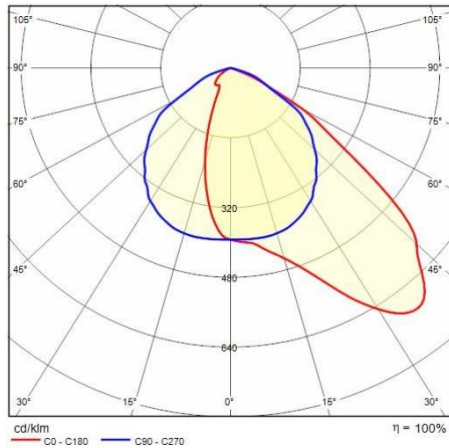

Photometric data