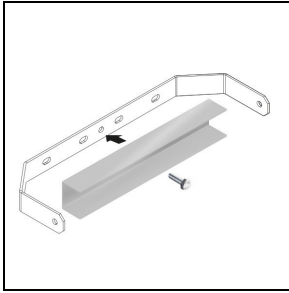

Mechanical features

Shape:	Rectangular	Housing material:	Aluminium
Diffuser material:	Glass	Glow wire test [°C]:	650 °C
Frontal exposed area [m ²]:	0.03	Lateral exposed area [m ²]:	0.02
Top exposed area [m ²]:	0.1		

Photometric data

Optional accessories

GUELL 2

14173502
Protective grid GUELL 2

14174220
Connection box IP 66

14173394
Wall support 500 mm/19.69° GUELL 1/2
■ GR-94 / Metallic grey

14173494
Wall support 1000 mm/39.37° GUELL 1/2
■ GR-94 / Metallic grey

14174094
Single pole top support GUELL 2
■ GR-94 / Metallic grey

14174194
Double pole top support GUELL 2
■ GR-94 / Metallic grey

14460594

Reinforcing bracket GUELL 2 in painted steel. Used to fasten the floodlight with a single screw in the centre of the bracket